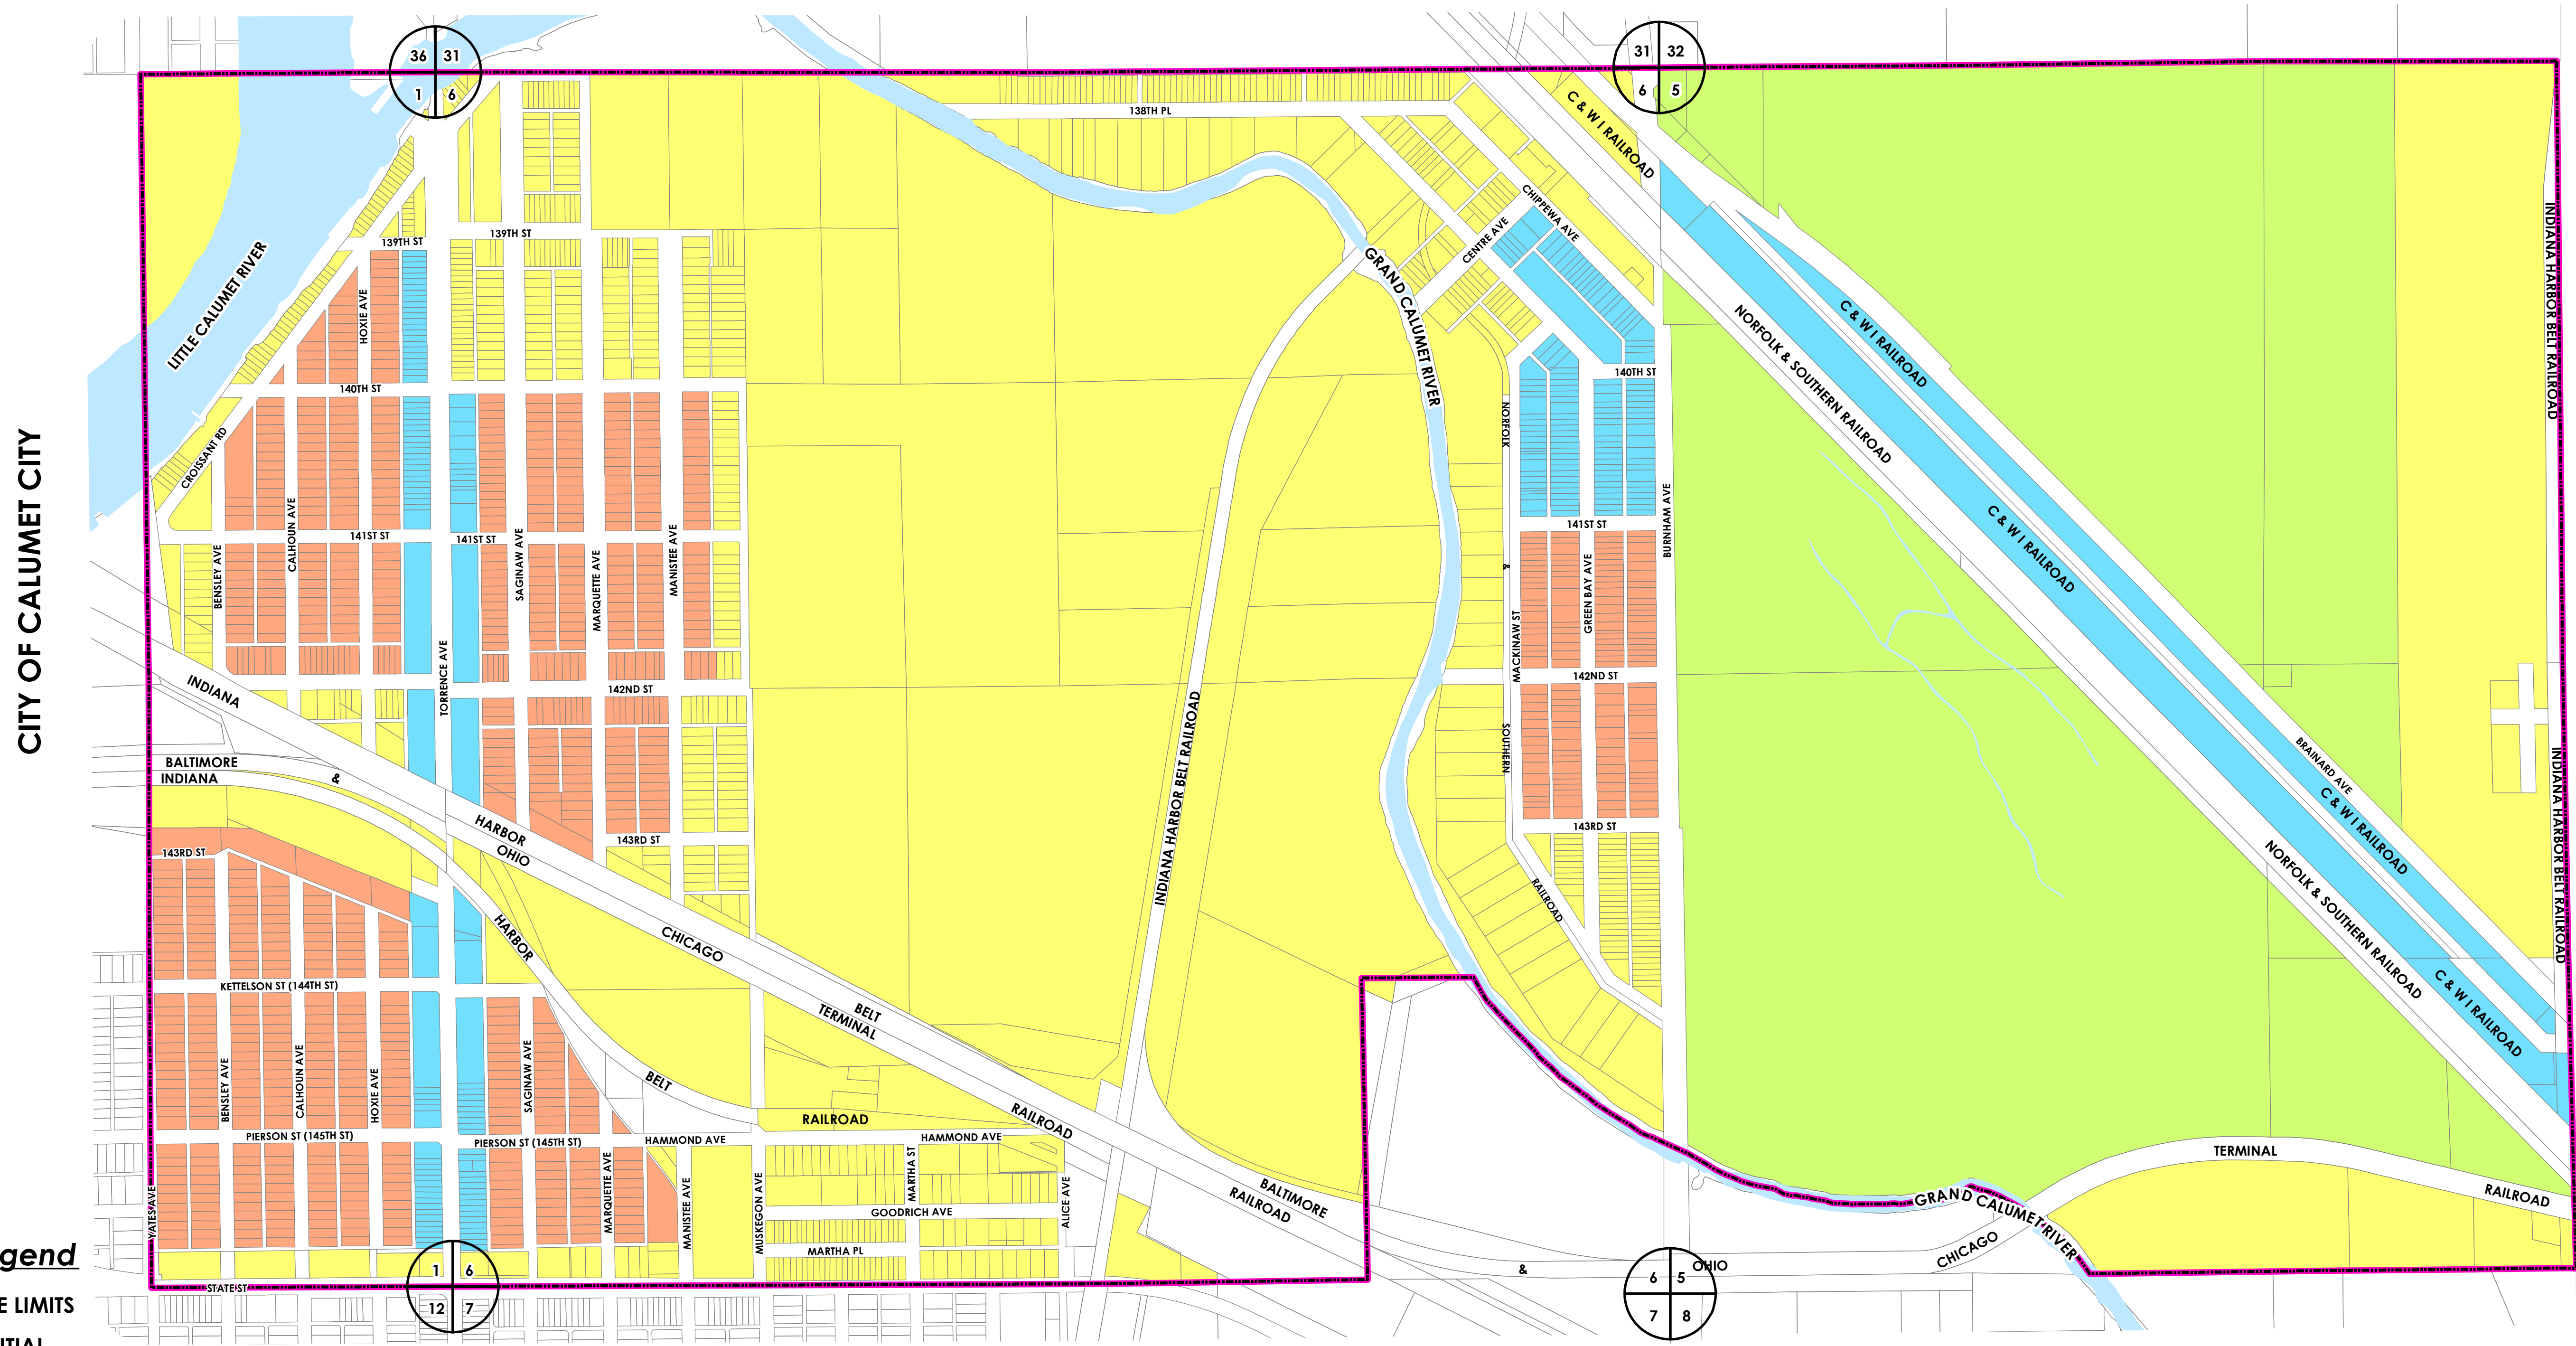

# VILLAGE OF BURNHAM COOK COUNTY, ILLINOIS OFFICIAL ZONING MAP

1 inch equals 400 feet

CITY OF CHICAGO

**Legend**

- VILLAGE LIMITS
- RESIDENTIAL
- COMMERCIAL
- INDUSTRIAL
- FOREST PRESERVE DISTRICT
- RIVERS

Source: Cook County, Illinois 1:1200 - Scale  
2001 Parcels, 1998 Street Midlines, 1998 Railroad Lines,  
1998 Hydrography Polygons

CITY OF CALUMET CITY

HAMMOND, INDIANA

**DRAFT**

DATE: 8/17/05